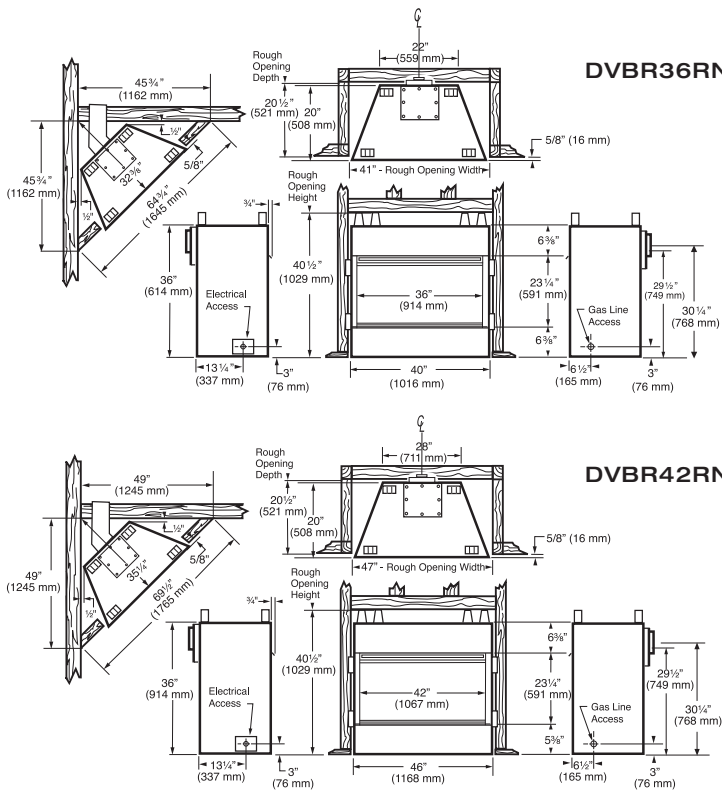

Model #	DVBR36RN	DVBR42RN
PERFORMANCE:		
BTUS	16,000-24,000	18,000-27,000
Steady State Efficiency (with fan on):	70% LP / 69% NG	70% LP / 69% NG
AFUE by D.O.E Ratings:	63%	63%
Fuel Type	NG; optional conversion kit for LP	NG; optional conversion kit for LP
APPEARANCE:		
Glass Size	34 3/4" x 19 1/4"	40 3/4" x 22 1/4"
Logs	9	10
SPECS:		
Weight	140	152
Cubic Feet	25	28
Fireplace Dimensions	40" W x 40 1/4" H x 20" D	46" W x 40 1/4" H x 20" D
Rough Opening Dimensions	41" W x 40 1/2" H x 20 1/2" D	47" W x 40 1/2" H x 20 1/2" D

Features and Benefits

- Clean-faced circulating direct vent gas fireplace (louver-free look!)
- Insta-Flame Ceramic Burner system
- 9 or 10 Piece Split Oak Ceramic fiber log set
- Tempered glass panel with generous viewing area
- Manual flame adjustment
- Wall switch for convenient On/Off operation
- Electrical junction box to power optional fan kit
- Accommodates both top and rear venting for installation flexibility
- Metro Trim available in three colors: Metro DVBR36 Face Kit with Cognac Beam (GAQF3J0); Metro DVBR36 Face Kit with Light Maple Beam (GAMF3J0) and Metro DVBR36 Face Kit with Espresso Beam (GAKF3J0).