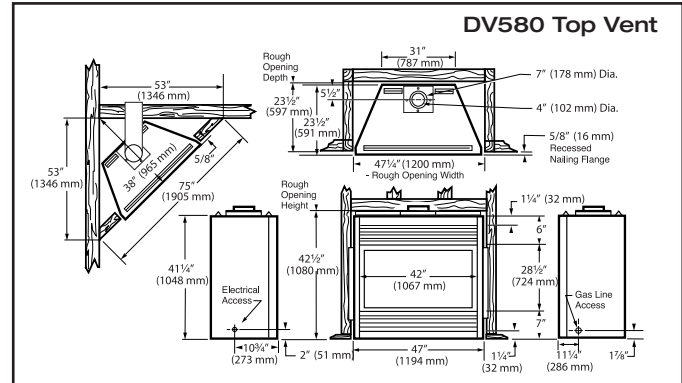

Cast Trim Specifications for DV360

MODEL SPECIFICATIONS:

	DV360	DV580
Viewing Height	20"	24"
Viewing Width	32 1/4"	38"
Rough Framing Depth	19 1/4"	23 1/2"
Rough Framing Height	38 1/2"	42 1/2"
Rough Framing Width	41 1/4"	47 1/4"
Btu's Max. input	30,000 NG/LP	38,000 NG/LP
Btu's Min. input	18,000 RN/RP & 21,000 RFN/RFP	26,500 NG/27,000 LP