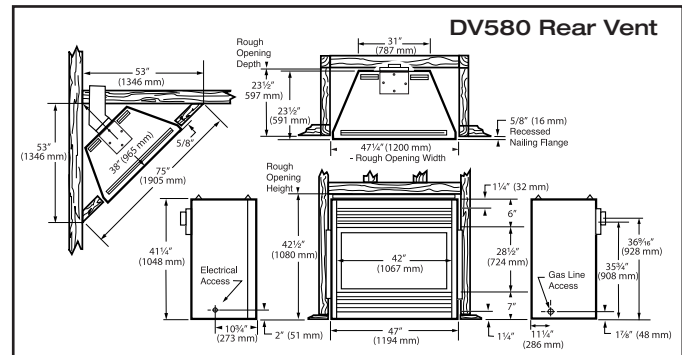

Cast Trim Specifications for DV360

MODEL SPECIFICATIONS:

	DV360	DV580
Viewing Height	20"	24"
Viewing Width	32 1/4"	38"
Rough Framing Depth	19 1/4"	23 1/2"
Rough Framing Height	38 1/2"	42 1/2"
Rough Framing Width	41 1/4"	47 1/4"
Btu's Max. input	30,000 NG/LP	38,000 NG/LP
Btu's Min. input	18,000 RN/RP & 21,000 RFN/RFP	26,500 NG/27,000 LP