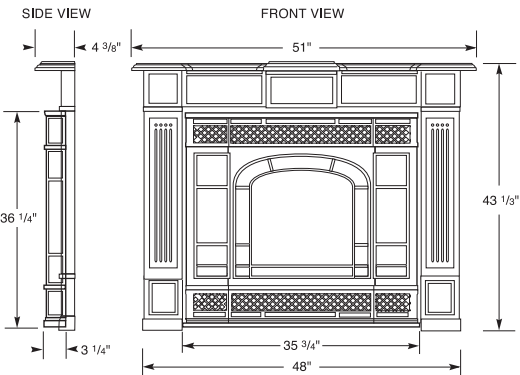

Cast Trim Specifications for DV360

MODEL SPECIFICATIONS:

	DV360	DV580
Viewing Height	20"	24"
Viewing Width	32 1/4"	38"
Rough Framing Depth	19 1/4"	23 1/2"
Rough Framing Height	38 1/2"	42 1/2"
Rough Framing Width	41 1/4"	47 1/4"
Btu's Max. input	30,000 NG/LP	38,000 NG/LP
Btu's Min. input	18,000 RN/RP & 21,000 RFN/RFP	26,500 NG/27,000 LP