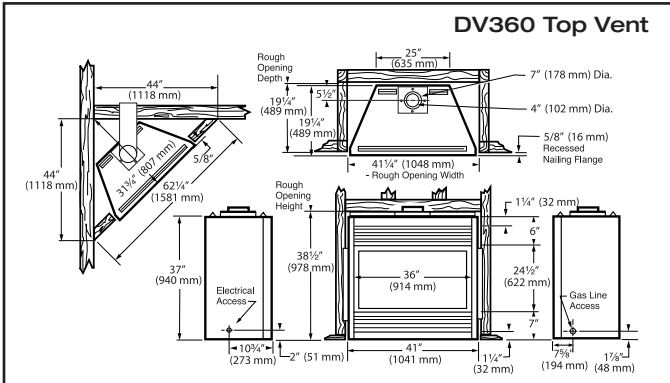

Cast Trim Specifications for DV360

MODEL SPECIFICATIONS:

	DV360	DV580
Viewing Height	20"	24"
Viewing Width	32 1/4"	38"
Rough Framing Depth	19 1/4"	23 1/2"
Rough Framing Height	38 1/2"	42 1/2"
Rough Framing Width	41 1/4"	47 1/4"
Btu's Max. input	30,000 NG/LP	38,000 NG/LP
Btu's Min. input	18,000 RN/RP & 21,000 RFN/RFP	26,500 NG/27,000 LP