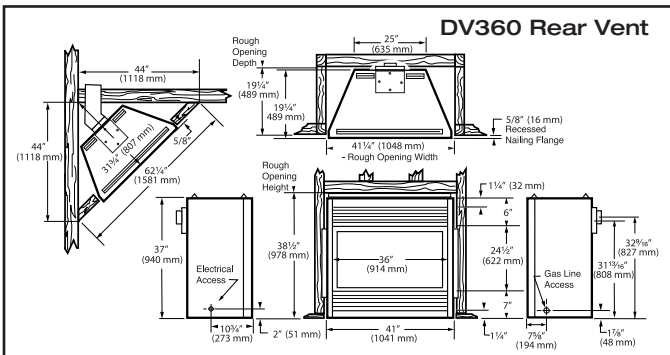

Cast Trim Specifications for DV360

MODEL SPECIFICATIONS:

	DV360	DV580
Viewing Height	20"	24"
Viewing Width	32 1/4"	38"
Rough Framing Depth	19 1/4"	23 1/2"
Rough Framing Height	38 1/2"	42 1/2"
Rough Framing Width	41 1/4"	47 1/4"
Btu's Max. input	30,000 NG/LP	38,000 NG/LP
Btu's Min. input	18,000 RN/RP & 21,000 RFN/RFP	26,500 NG/27,000 LP